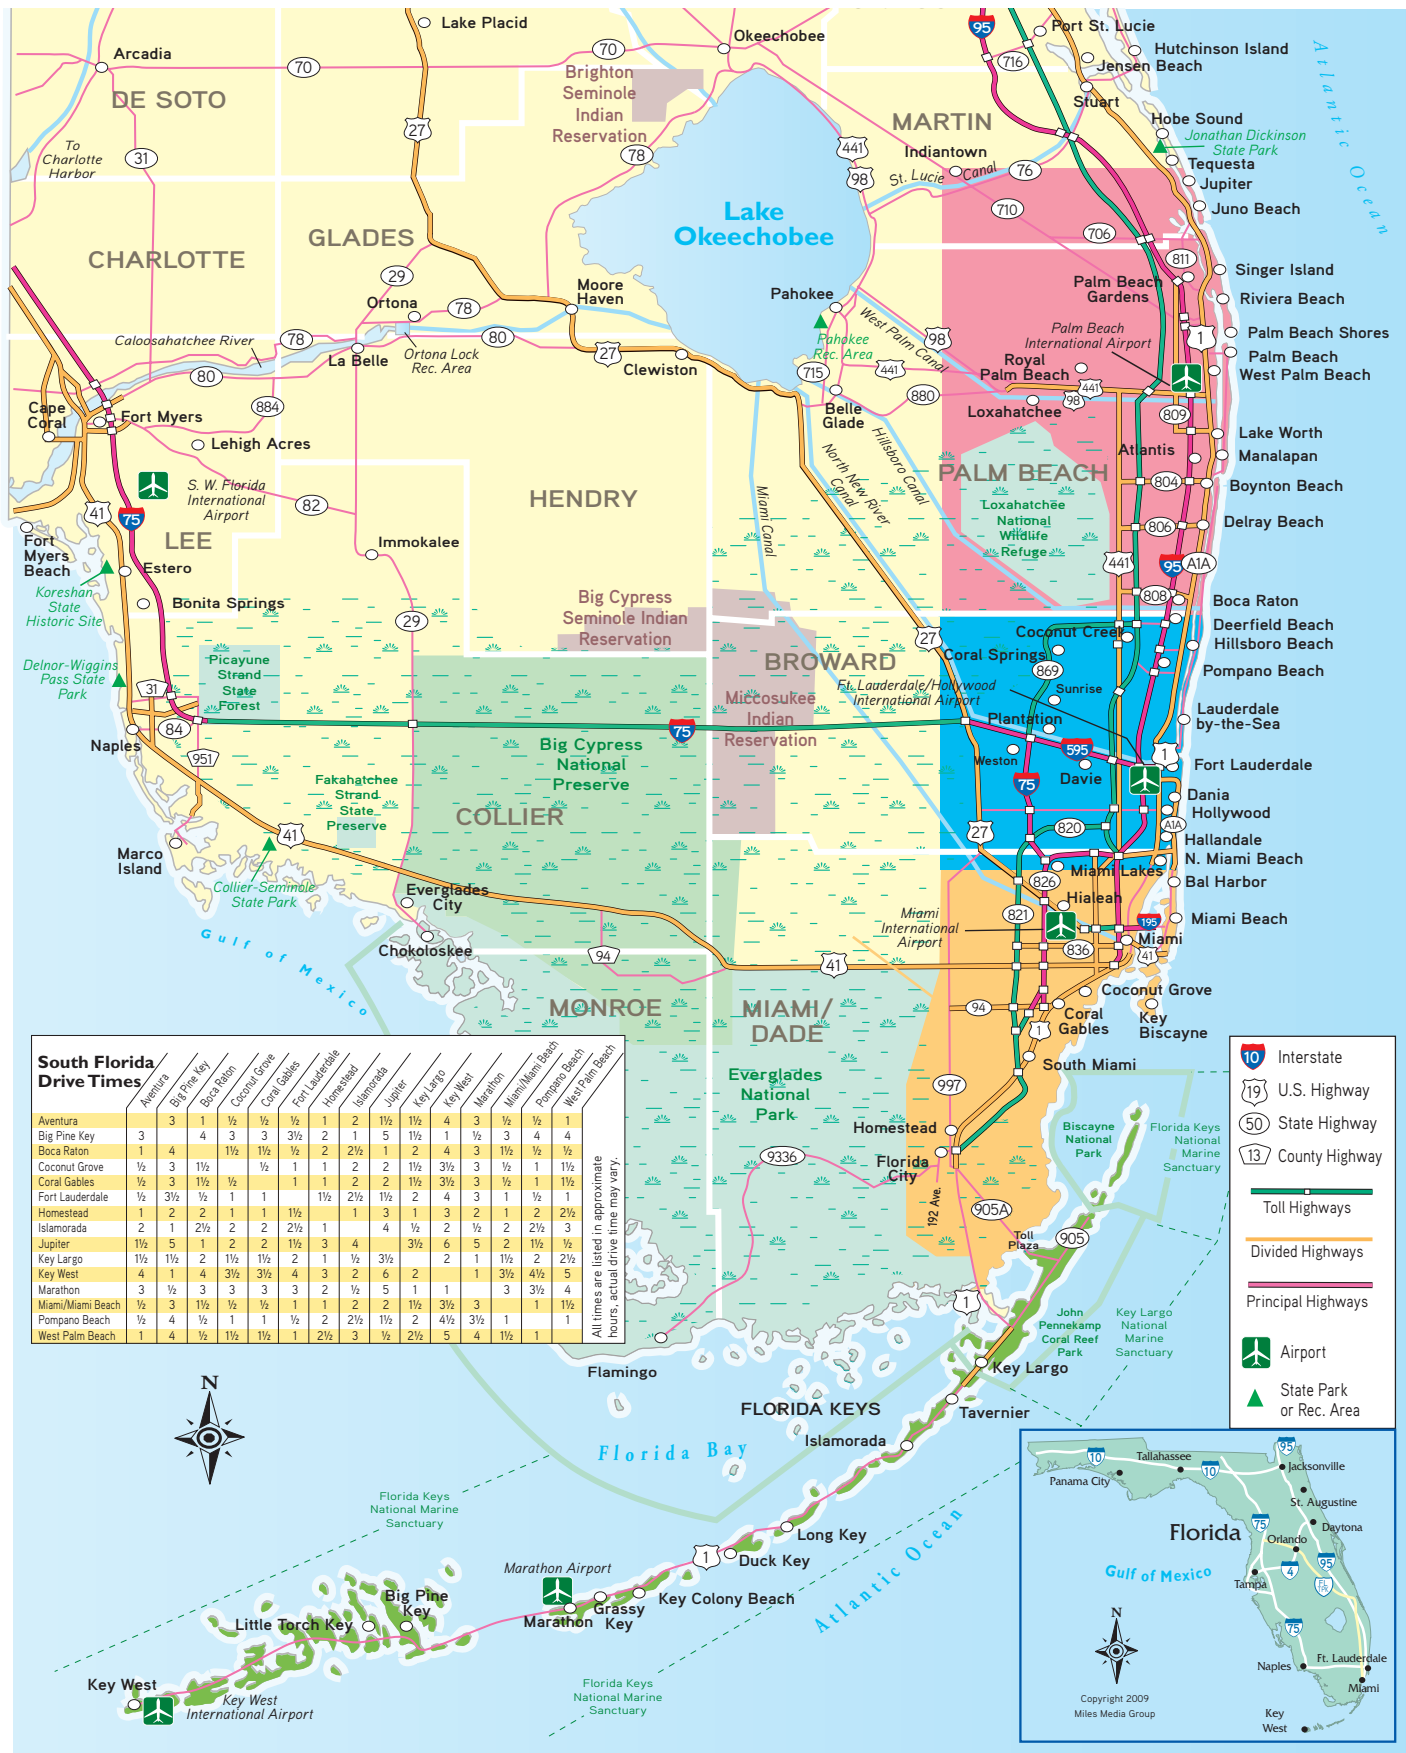

# SOUTH FLORIDA

**South Florida Drive Times**

	Aventura	Big Pine Key	Boca Raton	Coconut Grove	Coral Gables	Fort Lauderdale	Homestead	Islamorada	Jupiter	Key Largo	Key West	Marathon	Miami/Miami Beach	Pompano Beach	West Palm Beach
Aventura		3	1 1/2	1/2	1/2	1	2	1 1/2	1 1/2	4	3	1/2	1/2	1	
Big Pine Key	3		4	3	3	3 1/2	2	1	5	1 1/2	1	1/2	3	4	4
Boca Raton	1	4		1 1/2	1 1/2	1/2	2	2 1/2	1	2	4	3	1 1/2	1/2	1/2
Coconut Grove	1/2	3	1 1/2							1 1/2	3 1/2	3	1/2	1	1 1/2
Coral Gables	1/2	3	1 1/2	1/2	1	1	2	2	1 1/2	3 1/2	3	1/2	1	1 1/2	
Fort Lauderdale	1/2	3 1/2	1	1	1	1	2	1 1/2	2	4	3	1	1/2	1	
Homestead	1	2	2	1	1	1 1/2	1	4	1	3	1	3	2	2	2 1/2
Islamorada	2	1	2 1/2	2	2	2 1/2	1	1	1	1 1/2	2	2	2 1/2	3	
Jupiter	1 1/2	5	1	2	2	1 1/2	3	4	3 1/2	6	5	2	1 1/2	1/2	
Key Largo	1 1/2	1 1/2	2	1 1/2	1 1/2	2	1	1 1/2	3 1/2	2	1	1 1/2	2	2 1/2	
Key West	4	1	4	3 1/2	3 1/2	4	3	2	6	2	1	3 1/2	4 1/2	5	
Marathon	3	1/2	3	3	3	3	2	1/2	5	1	1	3	3 1/2	4	
Miami/Miami Beach	1/2	3	1 1/2	1/2	1/2	1	1	2	2	1 1/2	3 1/2	3	1	1 1/2	
Pompano Beach	1/2	4	1/2	1	1	1 1/2	2	2 1/2	1 1/2	2	4 1/2	3 1/2	1	1	
West Palm Beach	1	4	1/2	1 1/2	1 1/2	1	2 1/2	3	1/2	2 1/2	5	4	1 1/2	1	

All times are listed in approximate hours, actual drive time may vary.

**Legend**

- Interstate
- U.S. Highway
- State Highway
- County Highway
- Toll Highways
- Divided Highways
- Principal Highways
- Airport
- State Park or Rec. Area